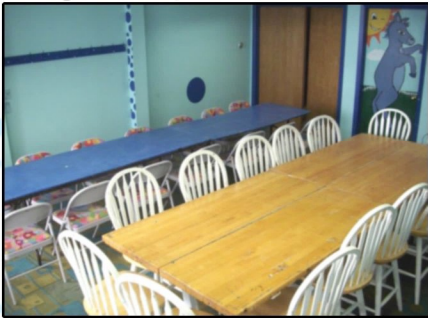

Call or stop in to Book
(414) 443-1800

All event durations
start at 1.5 hours
(time adjustments available)

Cost is piece PLUS
\$4 per painter
Piece prices range
\$5.98 to \$16.98

Requires 8+ painters
Sibling and parents welcome!